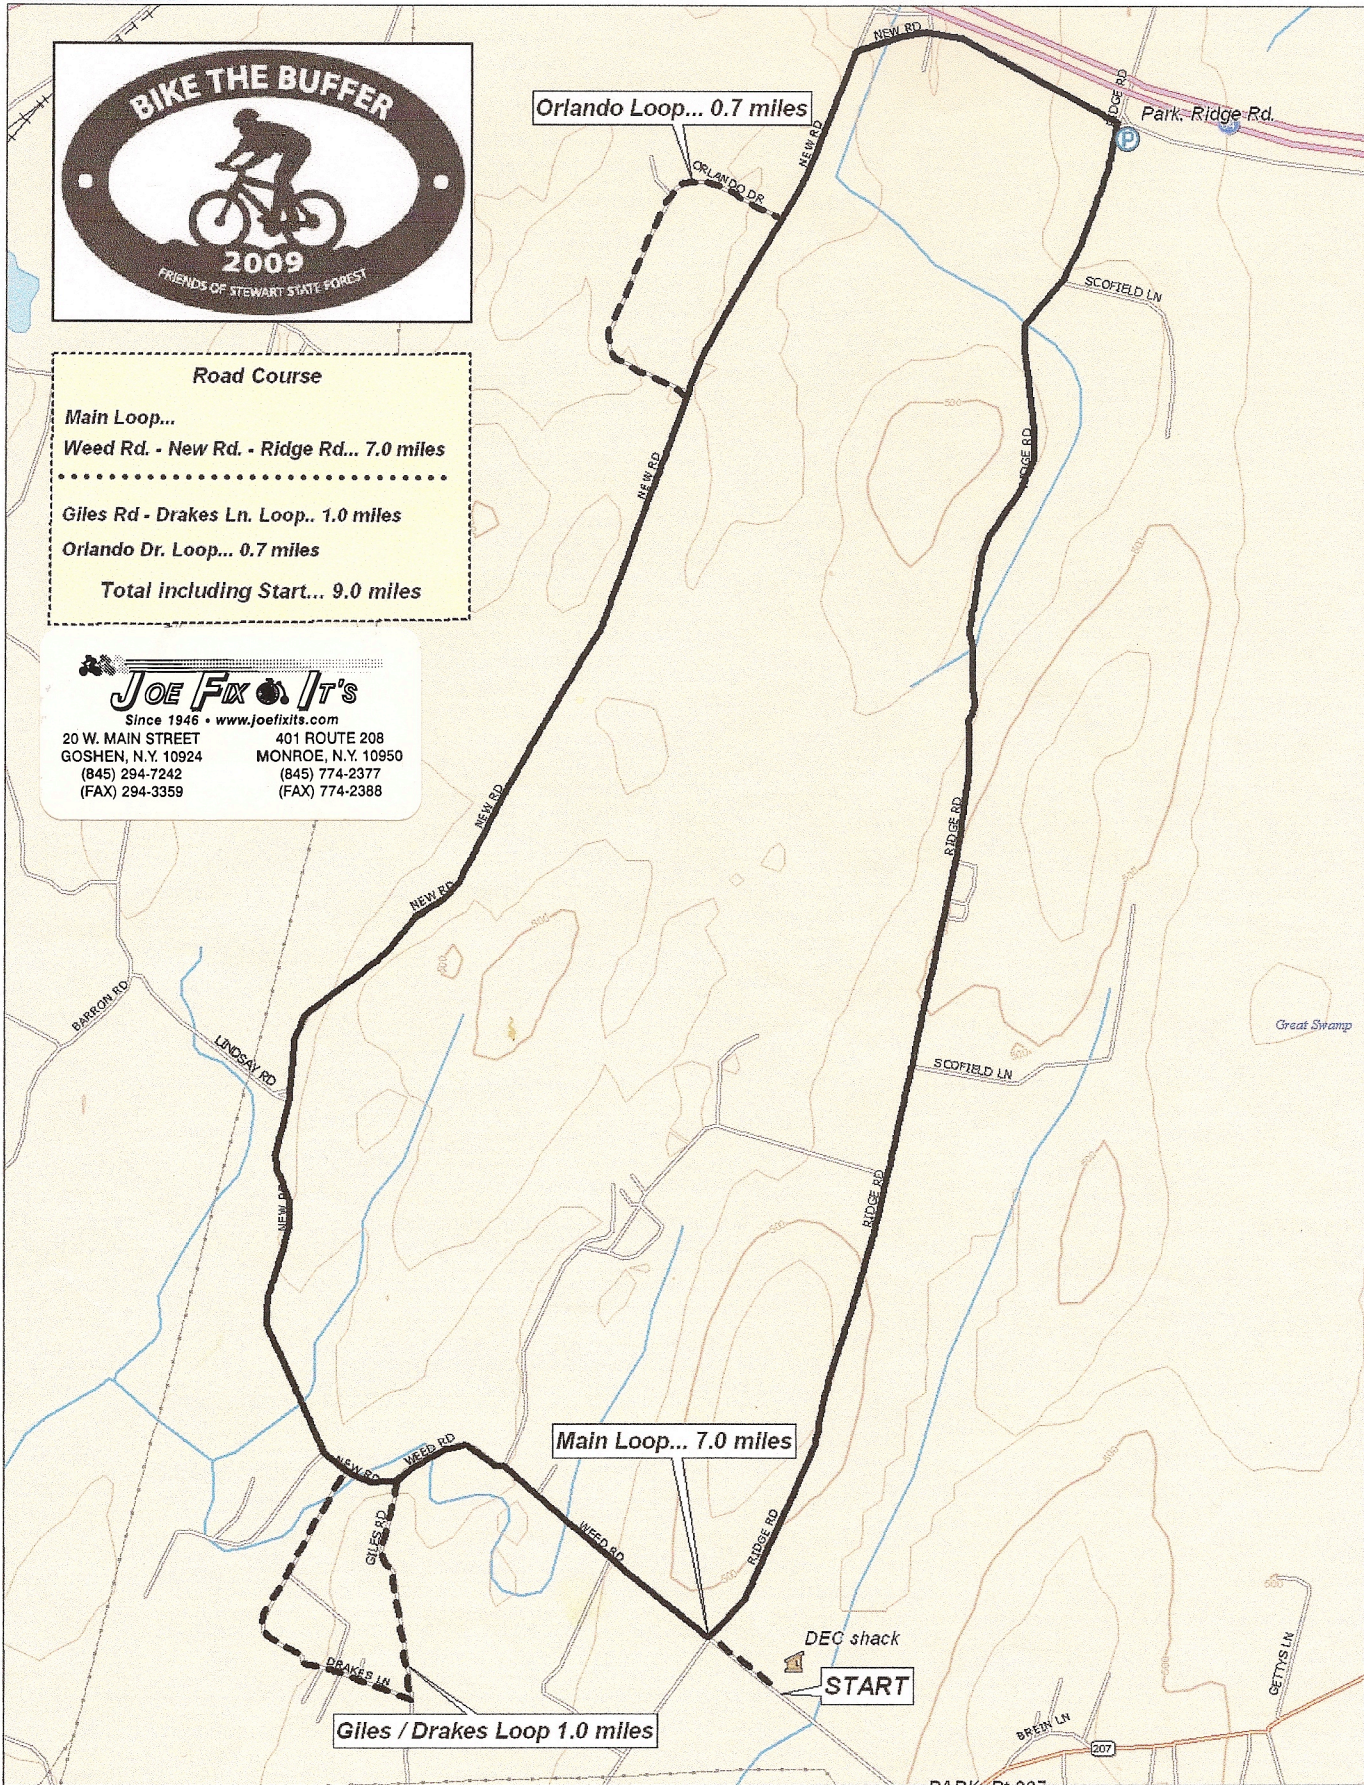

Road Course

Main Loop...
Weed Rd. - New Rd. - Ridge Rd... 7.0 miles

.....

Giles Rd - Drakes Ln. Loop.. 1.0 miles
Orlando Dr. Loop... 0.7 miles

Total including Start... 9.0 miles

JOE FIX IT'S
Since 1946 • www.joefixits.com

20 W. MAIN STREET GOSHEN, N.Y. 10924 (845) 294-7242 (FAX) 294-3359	401 ROUTE 208 MONROE, N.Y. 10950 (845) 774-2377 (FAX) 774-2388
---	---

Data use subject to license.

© 2006 DeLorme. Topo USA® 6.0.

www.delorme.com

Data Zoom 13-6